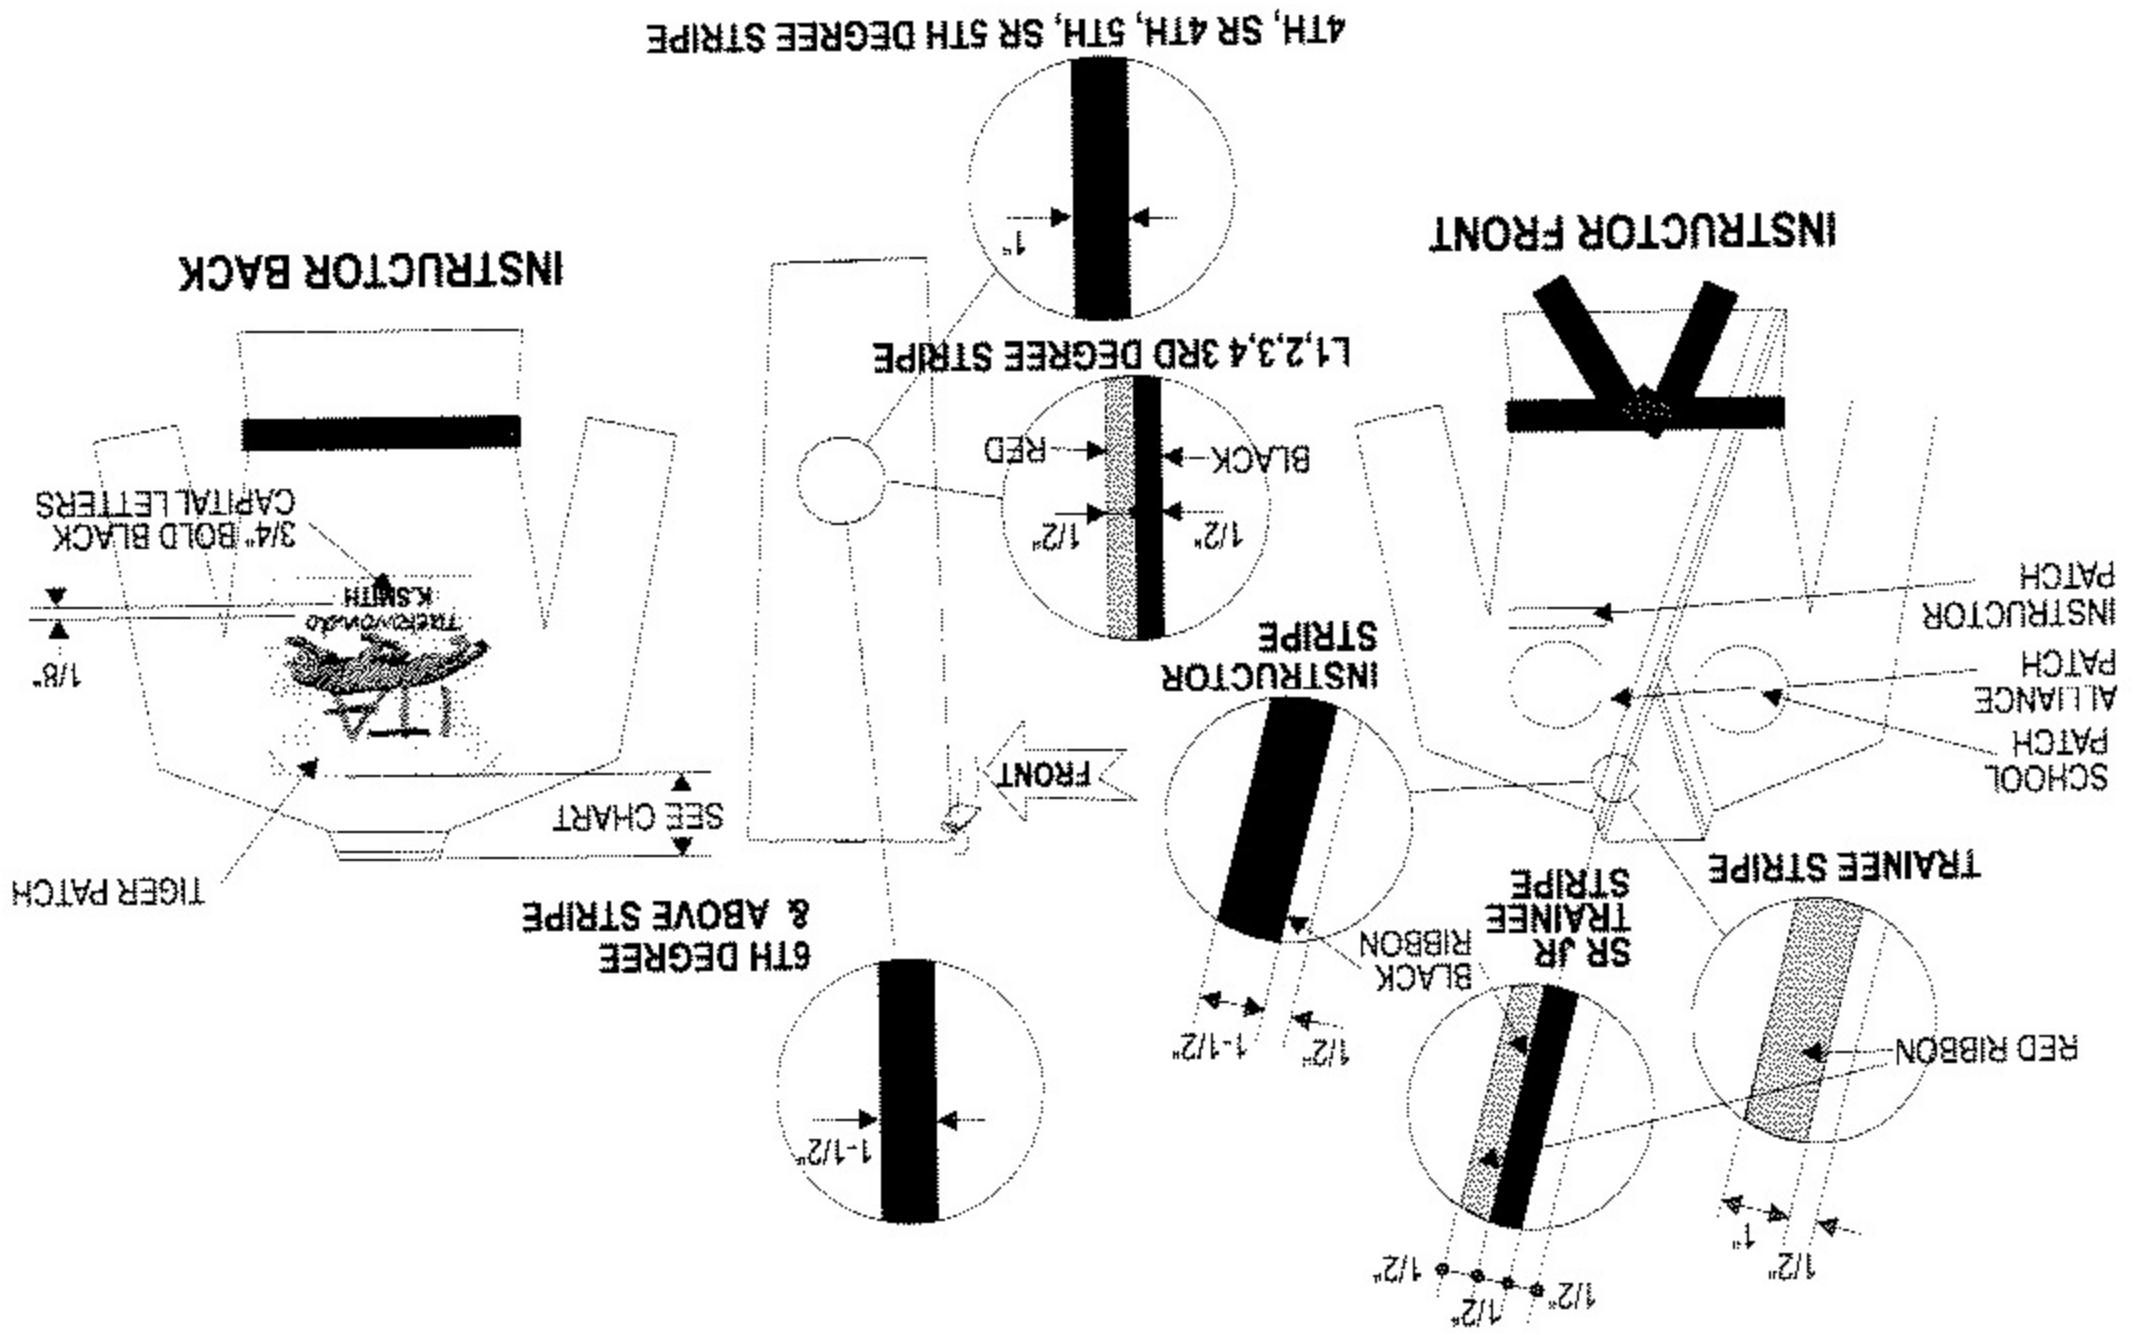

INSTRUCTOR UNIFORM RIBBONS AND PATCHES

STUDENT UNIFORM RIBBONS AND PATCHES

Student ribbon is put on at the rank of First Degree Level 2 unless Black Belt becomes a Trainee Instructor. Note: ITA grants permission to copy this page to provide instructions for monogramming and/or alterations.