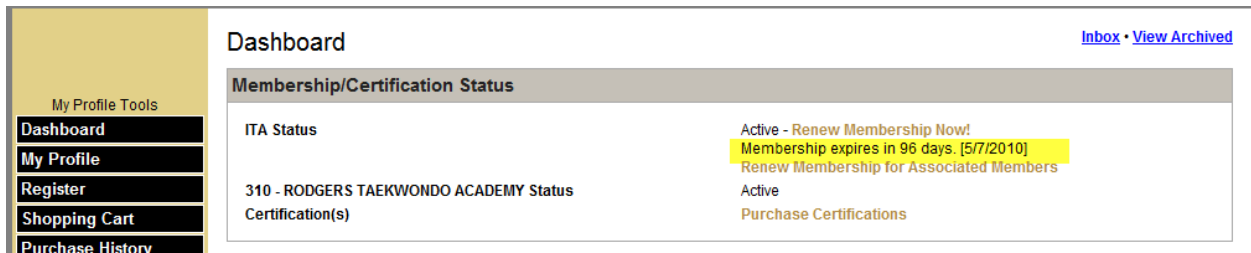

Renew your ITA membership

Use your member ID. Password is your personalized number. If you have not personalized, the default is your first name in all caps and 310 (ie: SUZI310).

Your ITA membership is renewed annually, current fee is \$22. Membership must be current in order to register for testing or tournament events.